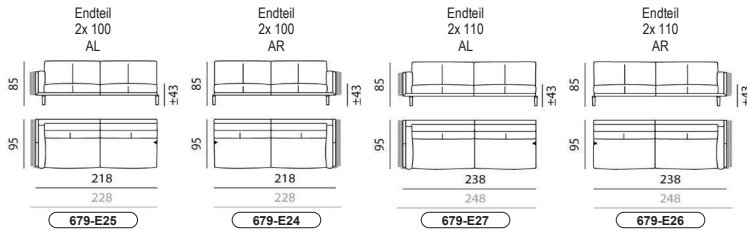

Bellice

679

EURO DACH: 01-05-2021

679

EURO DACH: 01-05-2021

Bellice

EURO DACH: 01-05-2021

EURO DACH: 01-05-2021