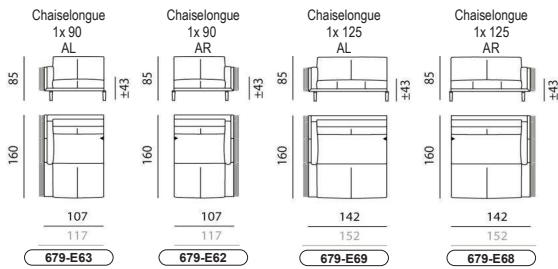

Bellice

679

EURO DACH: 01-05-2021

679

EURO DACH: 01-05-2021

Bellice

EURO DACH: 01-05-2021

EURO DACH: 01-05-2021