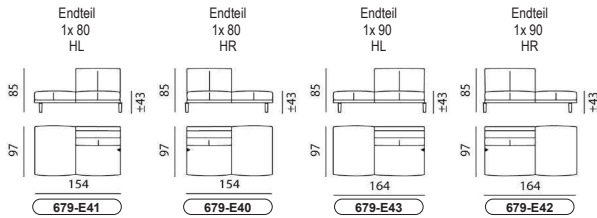

Bellice

679

EURO DACH: 01-05-2021

679

EURO DACH: 01-05-2021

Bellice

EURO DACH: 01-05-2021

EURO DACH: 01-05-2021