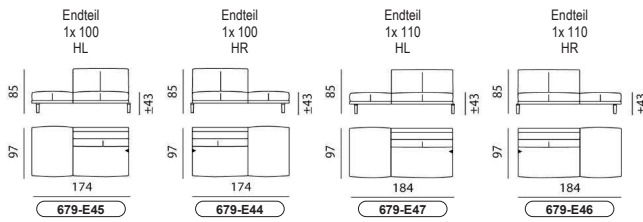

Bellice

679

EURO DACH: 01-05-2021

679

EURO DACH: 01-05-2021

Bellice

EURO DACH: 01-05-2021

EURO DACH: 01-05-2021